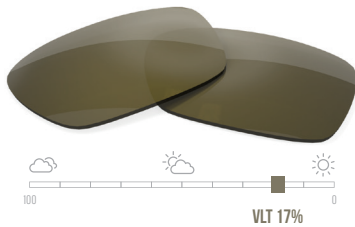

GREEN G1790 | POLARIZED