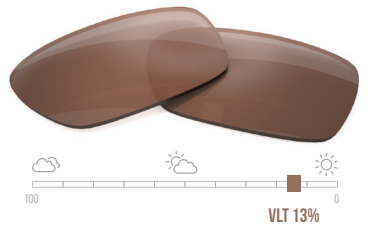

# WATER SPORTS & FISHING

Cut Through Glare and See What Matters with the Visible Edge of COLORBOOST™

- Enhanced Color Contrast & Detail
- Reduced Glare & Haze
- Greater Visibility Into the Water
- Boosted Color Resolution & Vibrancy

GREEN G1790 | POLARIZED

BROWN B2003 | POLARIZED

BROWN B1301 | POLARIZED

BROWN B1302

GREY S1526 | POLARIZED

**Colorboost**  
LENSES

For ordering COLORBOOST™ lenses, visit [huelens.com/how-to-order](http://huelens.com/how-to-order) or use the QR code.