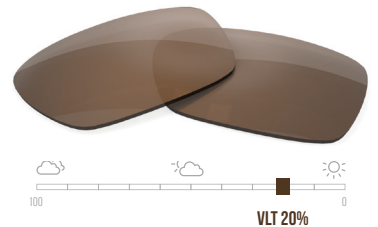

BROWN B2003 | POLARIZED