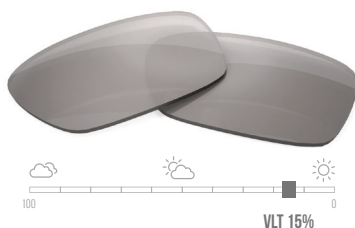

# WATER SPORTS & FISHING

Cut Through Glare and See What Matters with the Visible Edge of COLORBOOST™

- Enhanced Color Contrast & Detail
- Reduced Glare & Haze
- Greater Visibility Into the Water
- Boosted Color Resolution & Vibrancy

GREEN G1790 | POLARIZED

BROWN B2003 | POLARIZED

BROWN B1301 | POLARIZED

BROWN B1302

GREY S1526 | POLARIZED

**Colorboost**  
LENSES

For ordering COLORBOOST™ lenses, visit [huelens.com/how-to-order](http://huelens.com/how-to-order) or use the QR code.