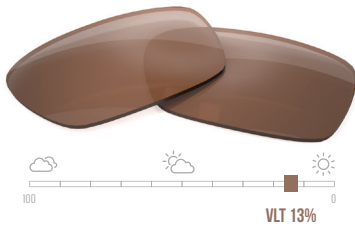

BROWN B1301 | POLARIZED