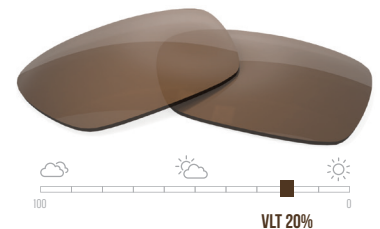

TRAIL & OUTDOORS

Make Your Adventures Unforgettable With the Unrivaled Color and Contrast of COLORBOOST™

- Enhanced Color Vision
- Increased Terrain Recognition
- Boosted Color Vibrancy & Resolution
- Minimized Visual Distortion, Haze & Glare

GREY S1526 | POLARIZED

GREY WS2501 | PHOTOCROMIC

BROWN B2003 | POLARIZED

GREEN G1301 | POLARIZED

GREY G1511

YELLOW Y6902

BROWN B1302

Colorboost
LENSES