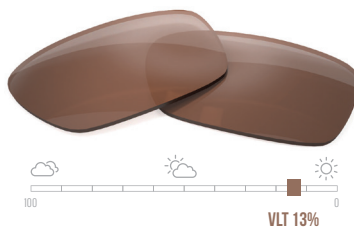

GREY S1526 | POLARIZED

GREY WS2501 | PHOTOCROMIC

BROWN B2003 | POLARIZED

GREEN G1301 | POLARIZED

GREY G1511

YELLOW Y6902

BROWN B1302

Colorboost
LENSES