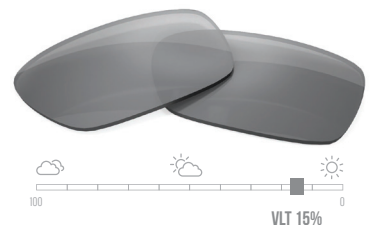

GREY S1526 | POLARIZED

GREY WS2501 | PHOTOCROMIC

BROWN B2003 | POLARIZED

GREEN G1301 | POLARIZED

GREY G1511

YELLOW Y6902

BROWN B1302

Colorboost
LENSES