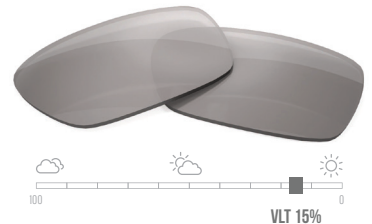

TRAIL & OUTDOORS

Make Your Adventures Unforgettable With the Unrivaled Color and Contrast of COLORBOOST™

- Enhanced Color Vision
- Increased Terrain Recognition
- Boosted Color Vibrancy & Resolution
- Minimized Visual Distortion, Haze & Glare

GREY S1526 | POLARIZED

GREY WS2501 | PHOTOCROMIC

BROWN B2003 | POLARIZED

GREEN G1301 | POLARIZED

GREY G1511

YELLOW Y6902

BROWN B1302

Colorboost
LENSES