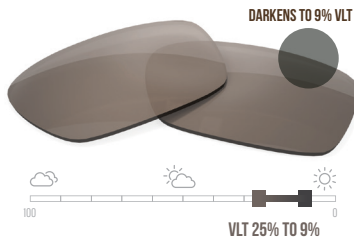

TRAIL & OUTDOORS

Make Your Adventures Unforgettable With the Unrivaled Color and Contrast of COLORBOOST™

- Enhanced Color Vision
- Increased Terrain Recognition
- Boosted Color Vibrancy & Resolution
- Minimized Visual Distortion, Haze & Glare

GREY S1526 | POLARIZED

GREY WS2501 | PHOTOCROMIC

BROWN B2003 | POLARIZED

GREEN G1301 | POLARIZED

GREY G1511

YELLOW Y6902

BROWN B1302

Colorboost
LENSES