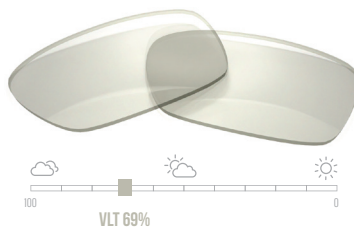

GREY S1526 | POLARIZED

GREY WS2501 | PHOTOCROMIC

BROWN B2003 | POLARIZED

GREEN G1301 | POLARIZED

GREY G1511

YELLOW Y6902

BROWN B1302

Colorboost
LENSES