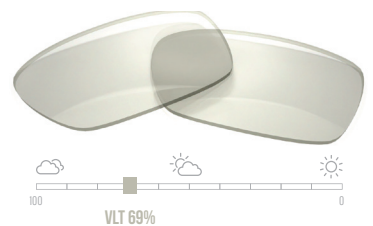

MOTOR SPORTS & DRIVING

Transform Your Journey With the Enhanced Awareness and Control of COLORBOOST™

- Minimized Glare & Haze
- Boosted Recognition of Traffic Devices & Conditions
- Enhanced Awareness of Vehicular Traffic
- Optimized Visual Comfort & Reduced Visual Fatigue

GREY S1526 | POLARIZED

GREEN G1301 | POLARIZED

YELLOW Y6902

BROWN B1302

GREY WS2501 | PHOTOCROMIC

BROWN B1301 | POLARIZED

Colorboost
LENSES

For ordering COLORBOOST™ lenses, visit huelens.com/how-to-order or use the QR code.