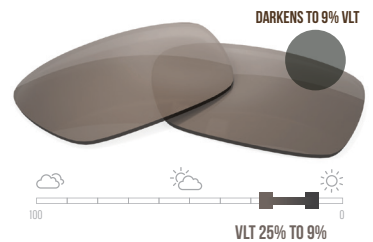

GREY S1526 | POLARIZED

GREEN G1301 | POLARIZED

YELLOW Y6902

BROWN B1302

GREY WS2501 | PHOTOCROMIC

BROWN B1301 | POLARIZED

Colorboost
LENSES

For ordering COLORBOOST™ lenses, visit huelens.com/how-to-order or use the QR code.