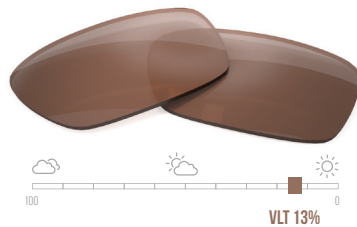

GREY S1526 | POLARIZED

GREEN G1301 | POLARIZED

YELLOW Y6902

BROWN B1302

GREY WS2501 | PHOTOCROMIC

BROWN B1301 | POLARIZED

Colorboost
LENSES

For ordering COLORBOOST™ lenses, visit huelens.com/how-to-order or use the QR code.