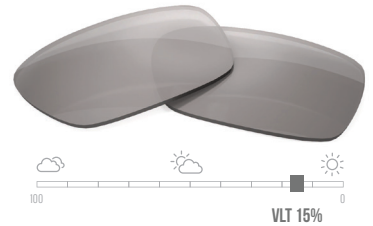

MOTOR SPORTS & DRIVING

Transform Your Journey With the Enhanced Awareness and Control of COLORBOOST™

- Minimized Glare & Haze
- Boosted Recognition of Traffic Devices & Conditions
- Enhanced Awareness of Vehicular Traffic
- Optimized Visual Comfort & Reduced Visual Fatigue

GREY S1526 | POLARIZED

GREEN G1301 | POLARIZED

YELLOW Y6902

BROWN B1302

GREY WS2501 | PHOTOCROMIC

BROWN B1301 | POLARIZED

Colorboost
LENSES

For ordering COLORBOOST™ lenses, visit huelens.com/how-to-order or use the QR code.