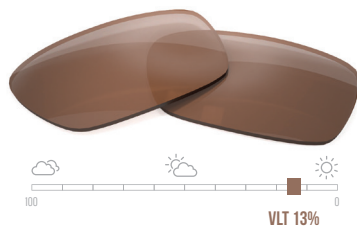

GREY S1526 | POLARIZED

GREEN G1301 | POLARIZED

YELLOW Y6902

BROWN B1302

GREY WS2501 | PHOTOCROMIC

BROWN B1301 | POLARIZED

Colorboost
LENSES

For ordering COLORBOOST™ lenses, visit huelens.com/how-to-order or use the QR code.